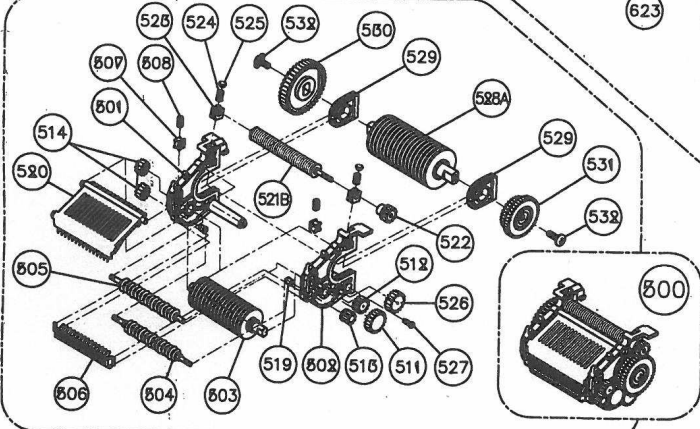

6308.06 A900.6 Streifengeber

Switch
 LED