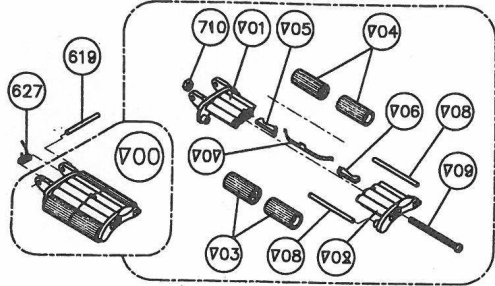

6308.06 A900.6 Streifengeber

Switch
 LED