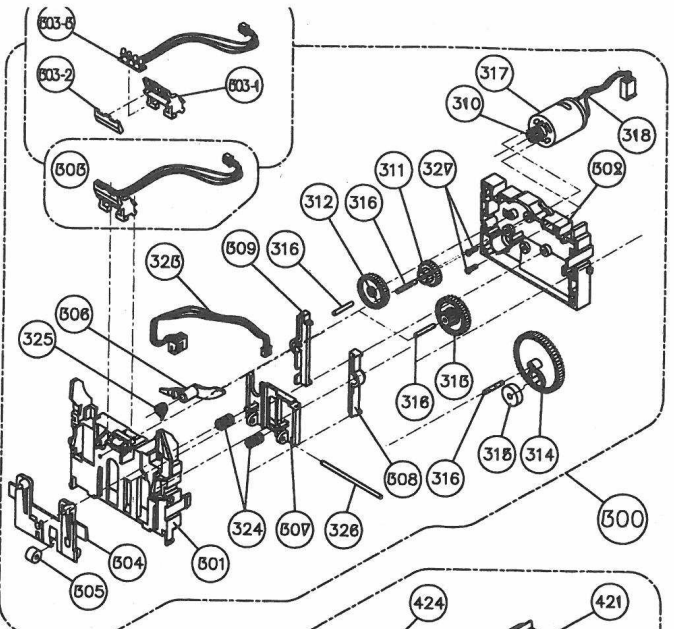

6308.06 A900.6 Streifengeber

Switch
 LED